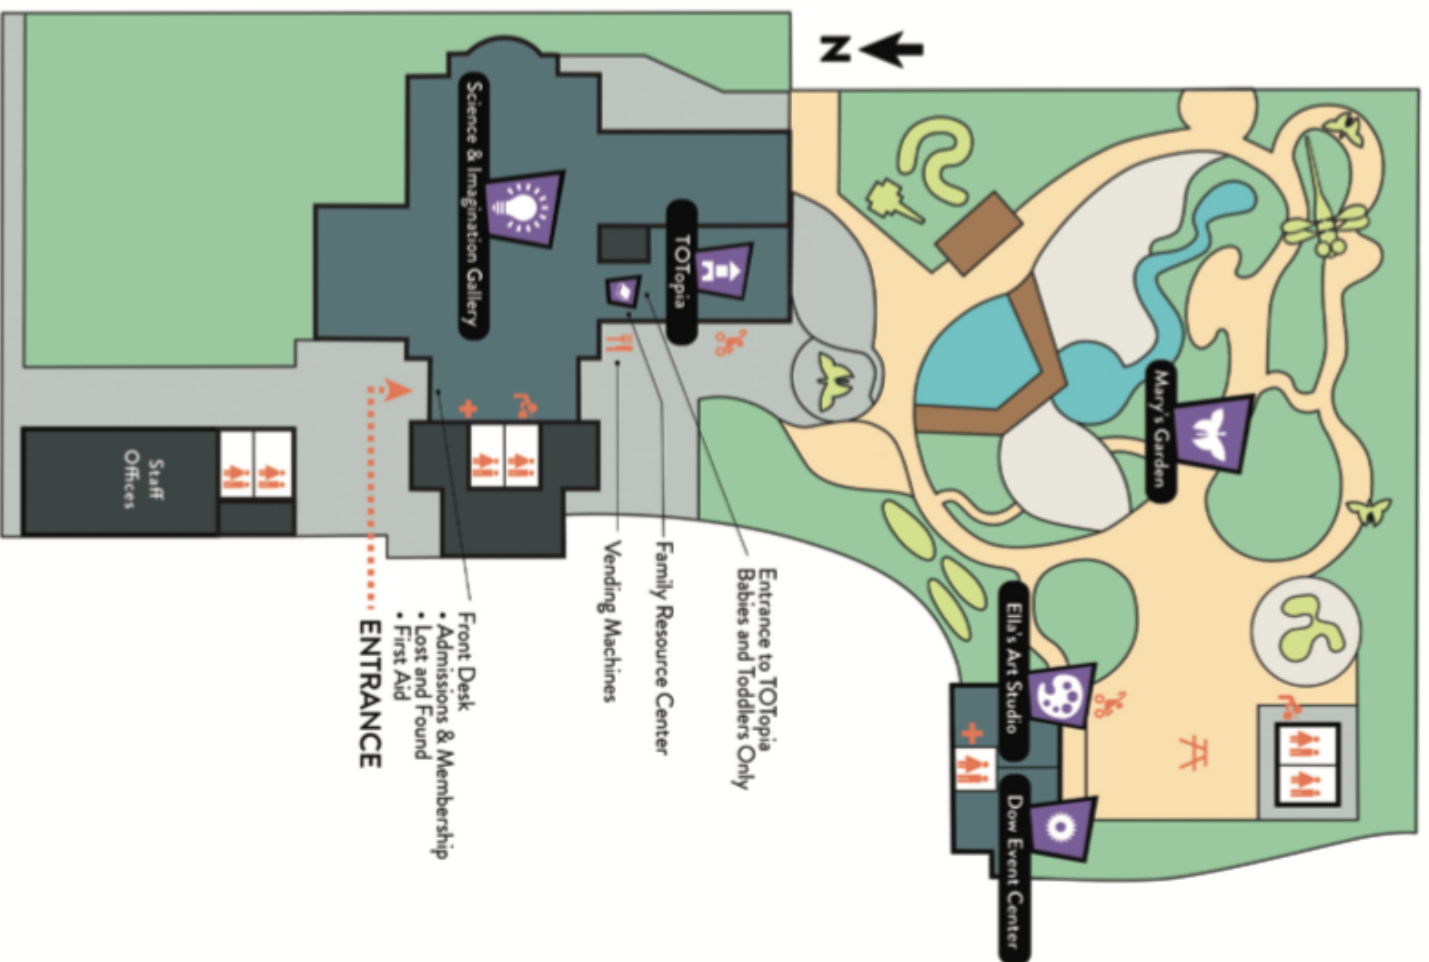

Help CMOSC be green! Please return this map to the front desk so another guest can use it. Thank you!

Our Vision:

CMOSC envisions a compassionate and vibrant place that supports the creative potential of all children and enhances a child's capacity to actively contribute to the long-term health and prosperity of the community.

1835 W. Steele Lane • Santa Rosa, CA 95403
707-546-4069 • info@cmosc.org

Science & Imagination Gallery
Ignite your imagination and experiment with air, light, and sound.

TOTopia Toddler Space
Awaken your toddler's curiosity with open-ended exploration.

Mary's Garden
Discover the natural world through the life cycle of a butterfly.

Ella's Art Studio
Explore your creativity in new and collaborative ways.

Dow Event Center
Birthday party, pop-up program, or workshop — opportunities for curiosity abound here.

Family Resource Center
Talk, read, and learn about parenting resources.

For more information on today's programs please visit cmosc.org.